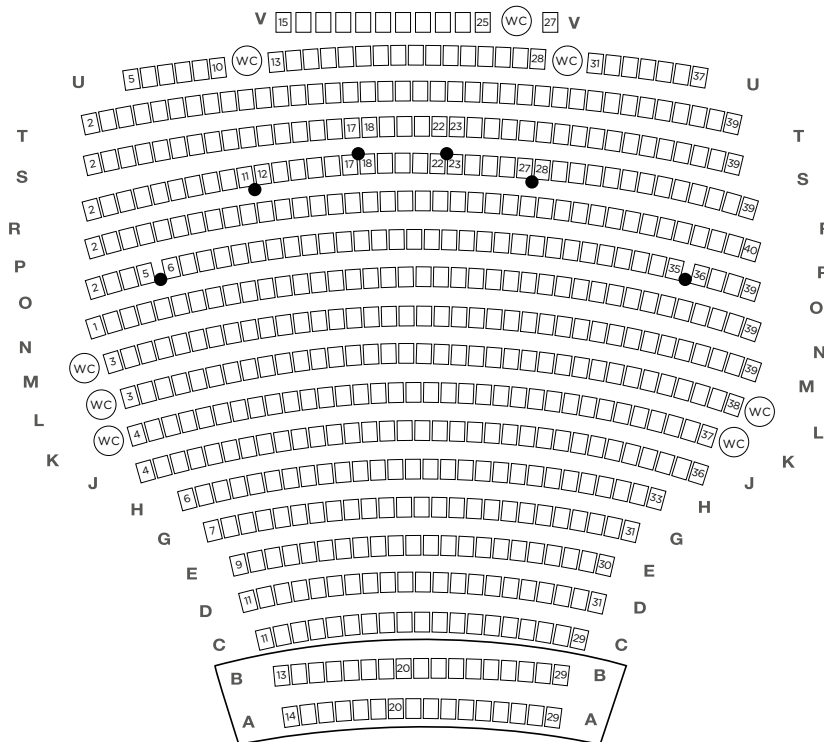

THE OPERA HOUSE

PERFORMANCE

CAPACITIES

GALLERY	531
DRESS CIRCLE	290
STALLS	559 + 8 WHEELCHAIR
TOTAL	1380 + 8 WHEELCHAIR
STAGE	400m ² 9.6m(w) x 17.95m(d)

Gallery | Level 3

Dress Circle | Level 2

Stalls | Level 1

Optional rows depending on orchestra requirements

- KEY**
- PILLAR
 - WHEELCHAIR
 - NO LIFT ACCESS

STAGE

400m²
9.6m(w) x 17.95m (d)
Proscenium arch dimensions

Venues
Wellington