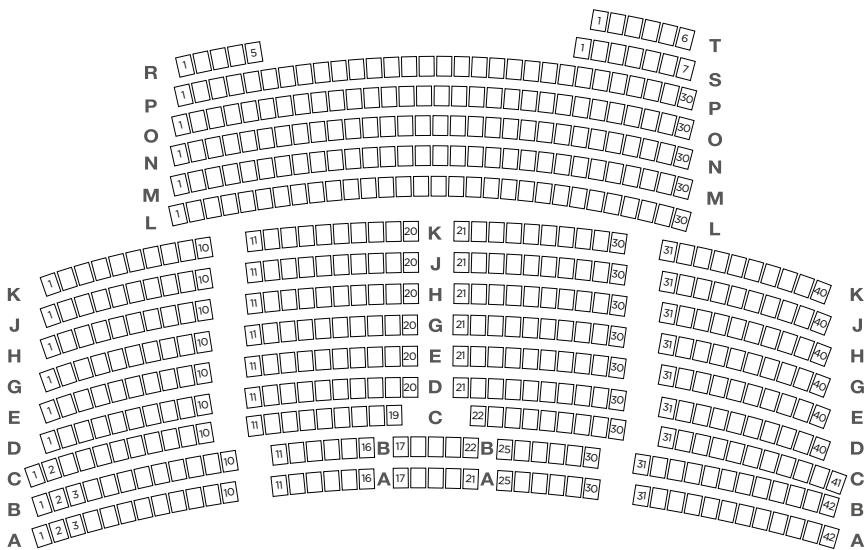

THE OPERA HOUSE

PERFORMANCE

CAPACITIES

GALLERY	531
DRESS CIRCLE	290
STALLS	559 + 8 WHEELCHAIR
TOTAL	1380 + 8 WHEELCHAIR
STAGE	400m ² 9.6m(w) x 17.95m(d)

Gallery | Level 3

Dress Circle | Level 2

Stalls | Level 1

Optional rows depending on orchestra requirements

- KEY**
- PILLAR
 - WHEELCHAIR
 - NO LIFT ACCESS

STAGE

400m²
9.6m(w) x 17.95m (d)
Proscenium arch dimensions

Venues
Wellington